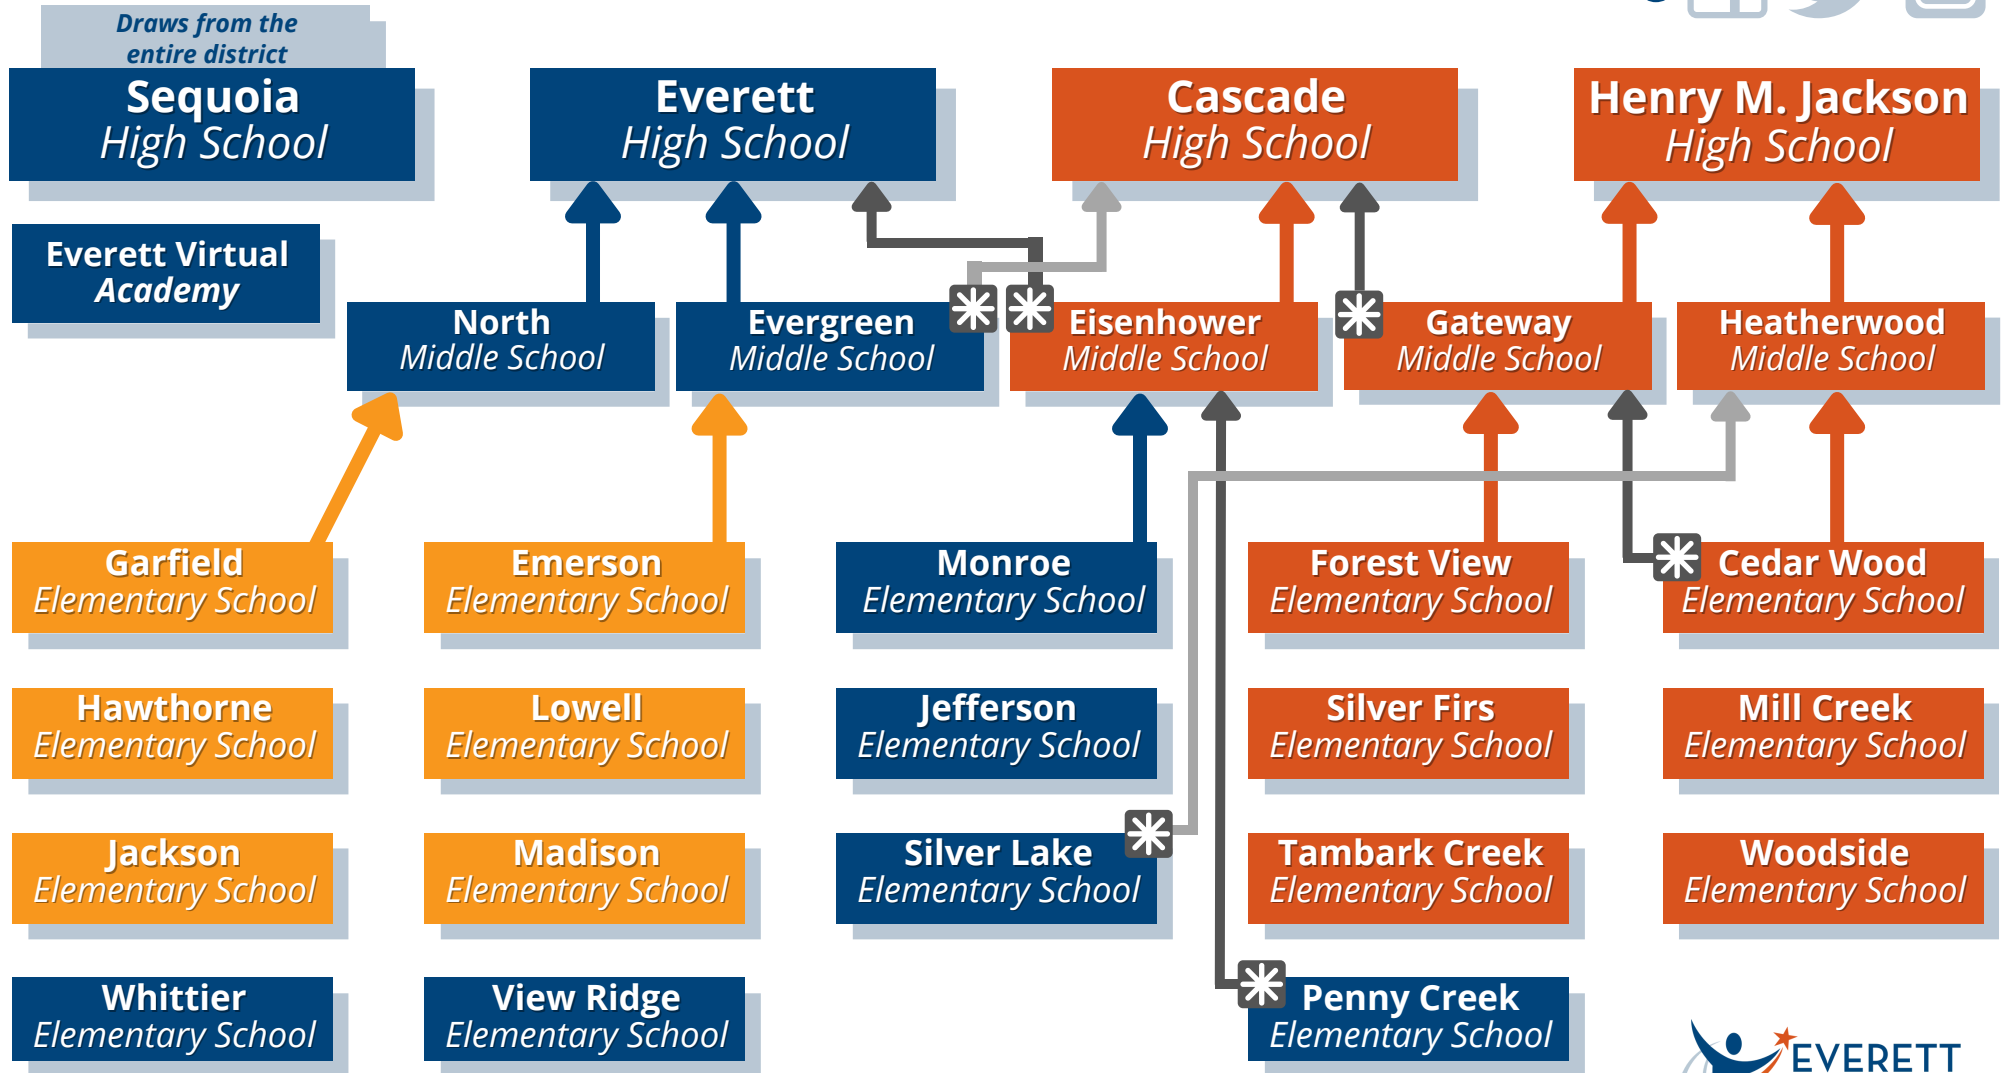

School feeder pattern

3900 Broadway, Everett, WA 98201
425-385-4000 www.everettsd.org

FOLLOW US @

* These schools feed into more than one school, depending on the student's address.

REGION ONE CONTACT

Pete Misner, Regional Superintendent*
pmisner@everettsd.org | 425-385-4020
Sue Butterfield, Executive Assistant